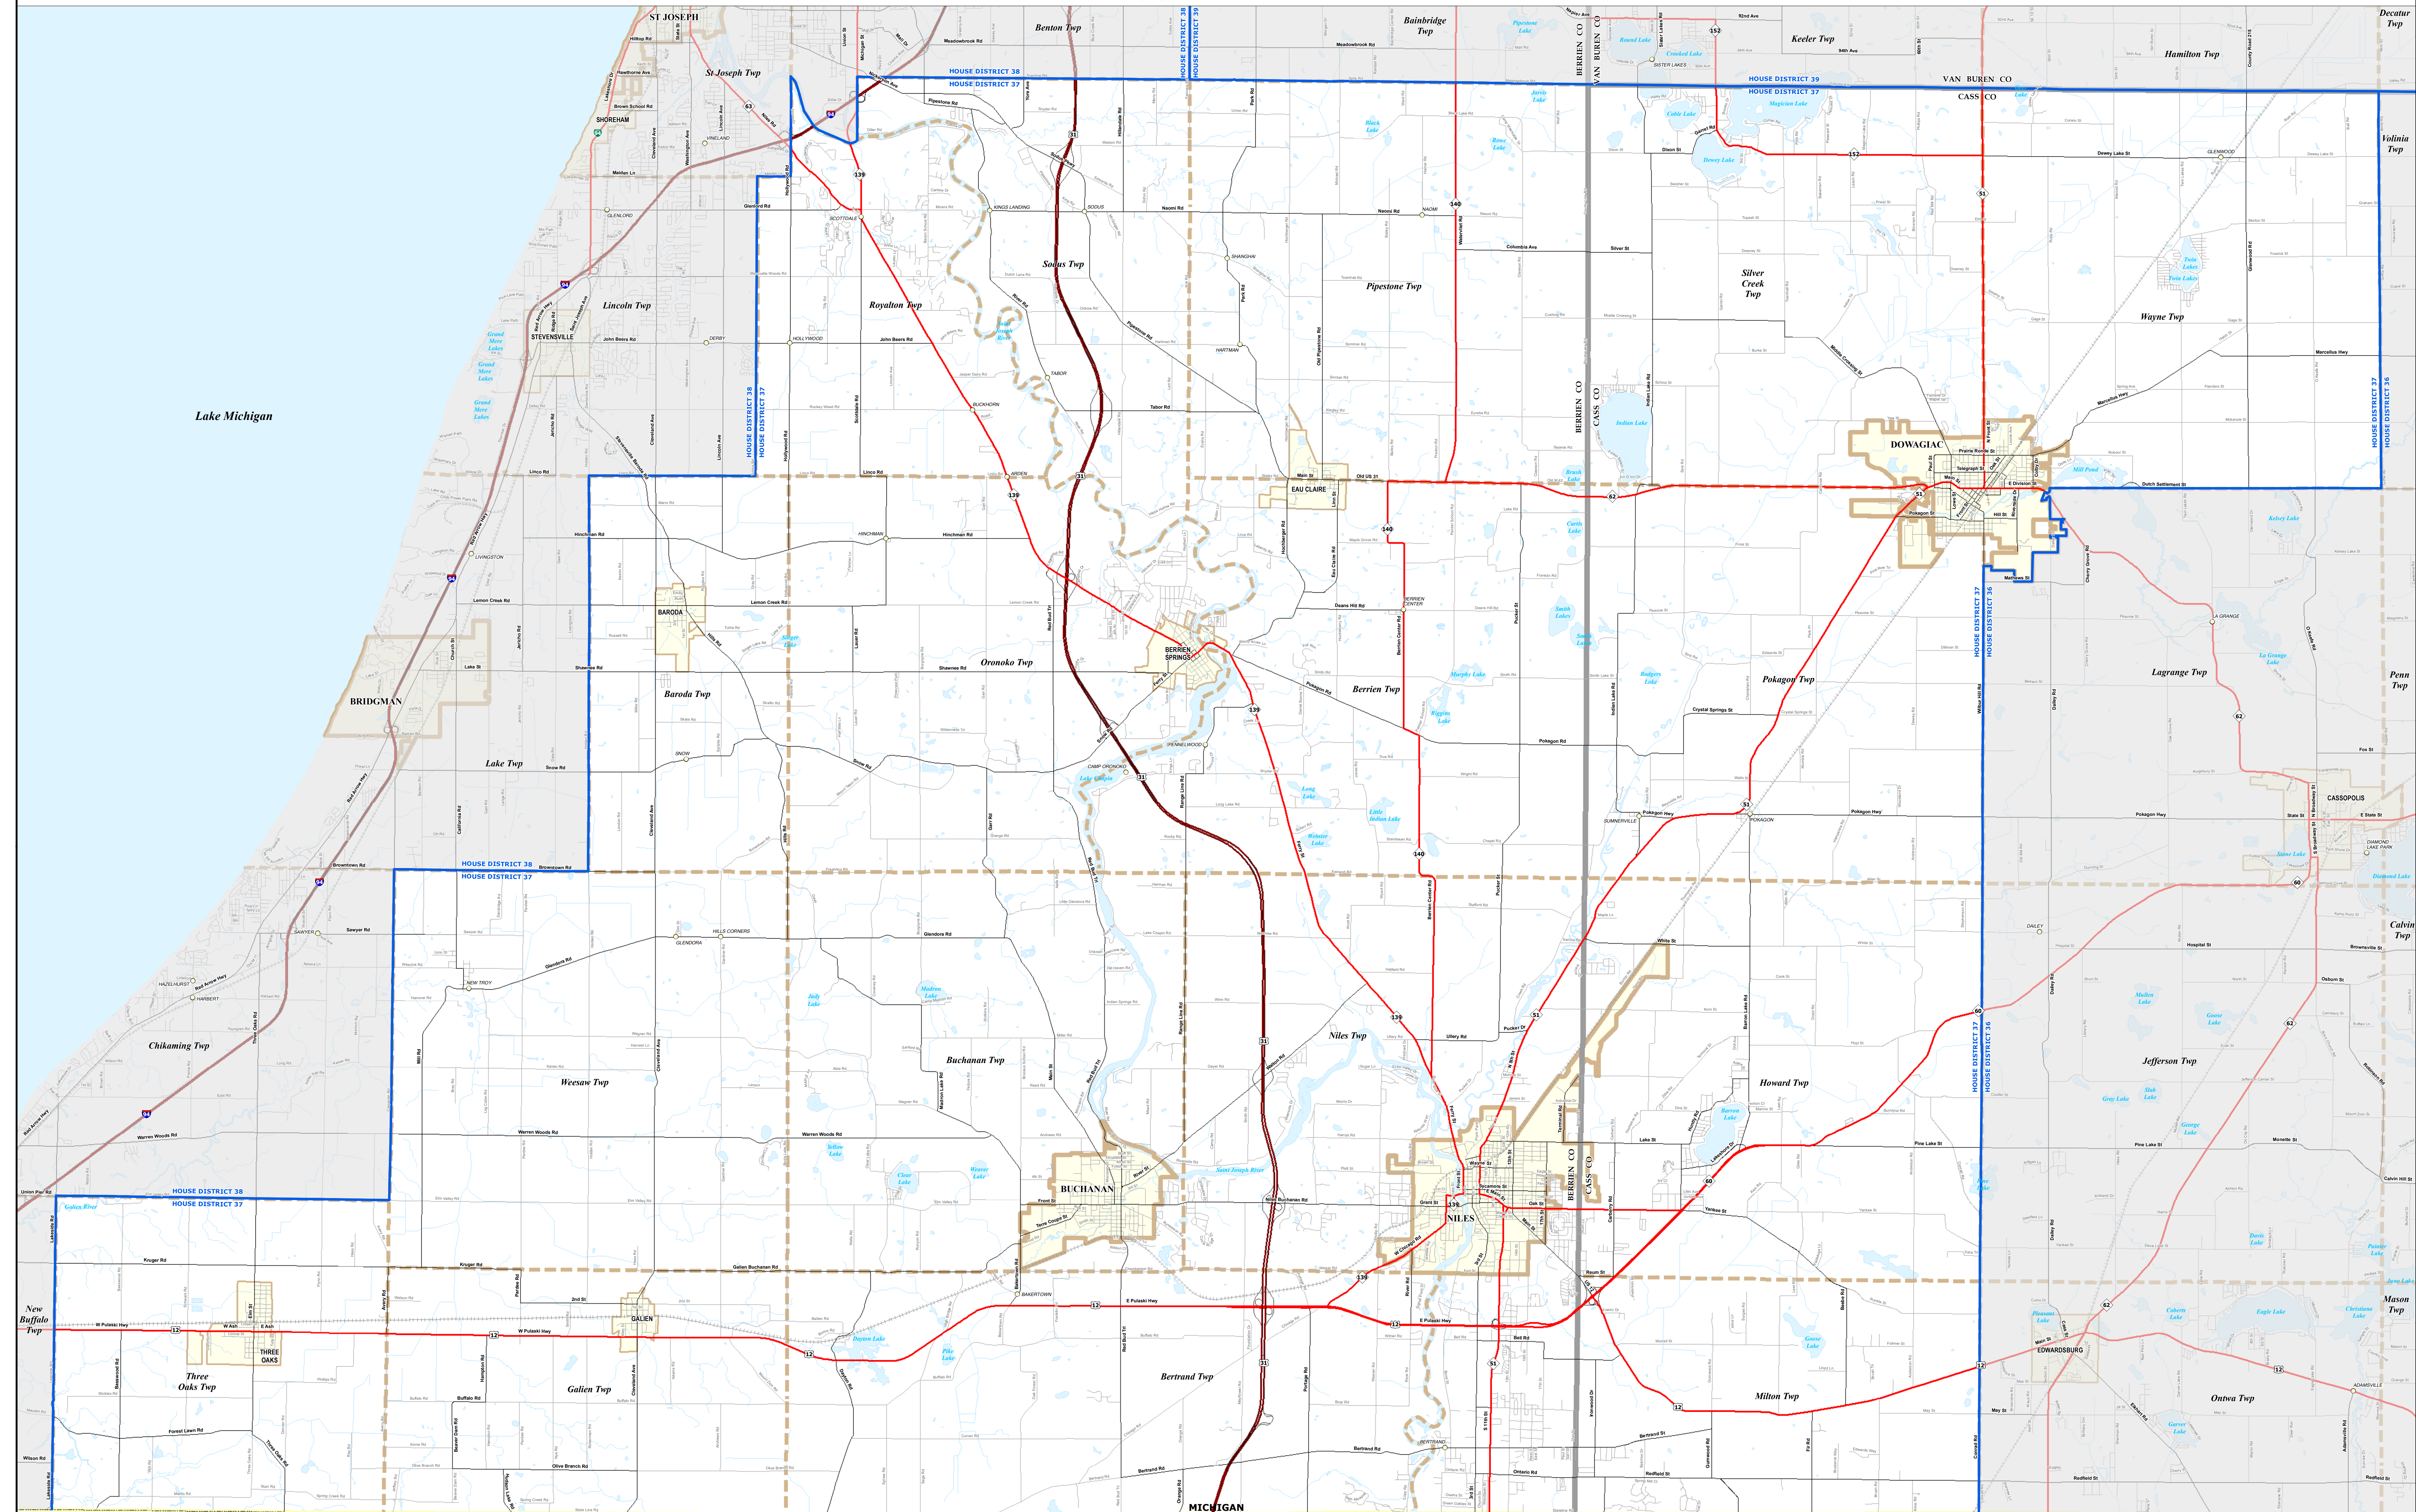

MICHIGAN STATE HOUSE DISTRICT 37

2021 Apportionment Plan

0 1 2 Miles

Legend			
	House District		Township
	City		County
	Village		State
	Unincorporated Place		Freeway
			Highway
			Primary Road
			Local Road
			Railroad
			Water Feature
			River, Stream, or Drain